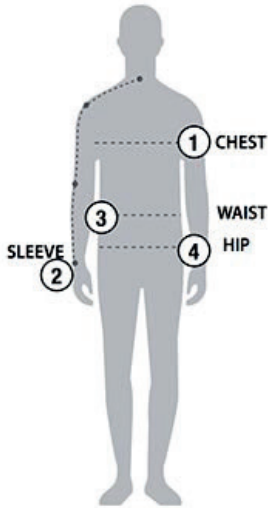

STORMTECH SIZING CHART

BASED ON YOUR BODY MEASUREMENTS

MEN'S SIZING

To select the best size for you, please follow these simple steps:

- ① **Most important measurement:**
Take your Chest/Bust measurement from just under your arm at the fullest part of the chest
- ② Take your Sleeve length from the back base of the neck across the shoulder and around the elbow to your wrist
- ③ Take your Waist measurement at the narrowest point around your natural waistline.
- ④ Take your Hip measurement at the fullest part of your body below the waist

When measurements fall between two sizes:
The size selection should be based on fit preference: Select lower size for a closer to body fit or the larger size for a more relaxed fit. When in doubt, we strongly recommend ordering a size sample.

WOMEN'S SIZING

PFJ-3 | MEN'S ALTITUDE JACKET

MEN'S SIZING CHART – YOUR BODY MEASUREMENTS

SIZE	XS	S	M	L	XL	2XL	3XL	4XL	5XL
Chest ①	N/A	35"-38" [89-96.5cm]	38"-41" [96.5-104cm]	41"-44" [104-112cm]	44"-47" [112-119cm]	47"-50" [119-127cm]	50"-53" [127-134.5cm]	N/A	N/A
Sleeve Length ②	N/A	33"-34" [84-86.5cm]	34"-35" [86.5-89cm]	35"-36" [89-91.5cm]	36"-37" [91.5-94cm]	37"-38" [94-96.5cm]	38"-38.5" [96.5-97.75cm]	N/A	N/A
Waist ③	N/A	29"-32" [73.5-81cm]	32"-35" [81-89cm]	35"-38" [89-96.5cm]	38"-41" [96.5-104cm]	41"-44" [104-112cm]	44"-47" [112-119cm]	N/A	N/A
Hip ④	N/A	34"-37" [86-94cm]	37"-40" [94-101.5cm]	40"-43" [101.5-109cm]	43"-46" [109-117cm]	46"-49" [117-124.5cm]	49"-52" [124.5-132cm]	N/A	N/A