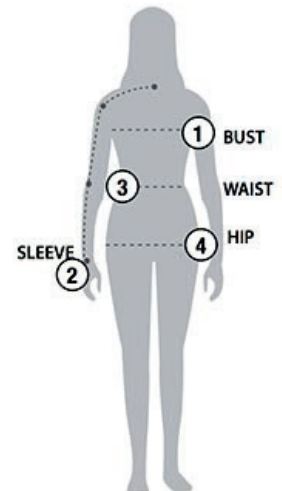

STORMTECH SIZING CHART

BASED ON YOUR BODY MEASUREMENTS

MEN'S SIZING

To select the best size for you, please follow these simple steps:

- ① **Most important measurement:**
Take your Chest/Bust measurement from just under your arm at the fullest part of the chest
- ② Take your Sleeve length from the back base of the neck across the shoulder and around the elbow to your wrist
- ③ Take your Waist measurement at the narrowest point around your natural waistline.
- ④ Take your Hip measurement at the fullest part of your body below the waist

When measurements fall between two sizes:
The size selection should be based on fit preference: Select lower size for a closer to body fit or the larger size for a more relaxed fit. When in doubt, we strongly recommend ordering a size sample.

WOMEN'S SIZING

PFJ-3 | MEN'S ALTITUDE JACKET

MEN'S SIZING CHART – YOUR BODY MEASUREMENTS

SIZE	XS	S	M	L	XL	2XL	3XL	4XL	5XL
Chest ①	N/A	35"-38" [89-96.5cm]	38"-41" [96.5-104cm]	41"-44" [104-112cm]	44"-47" [112-119cm]	47"-50" [119-127cm]	50"-53" [127-134.5cm]	N/A	N/A
Sleeve Length ②	N/A	33"-34" [84-86.5cm]	34"-35" [86.5-89cm]	35"-36" [89-91.5cm]	36"-37" [91.5-94cm]	37"-38" [94-96.5cm]	38"-38.5" [96.5-97.75cm]	N/A	N/A
Waist ③	N/A	29"-32" [73.5-81cm]	32"-35" [81-89cm]	35"-38" [89-96.5cm]	38"-41" [96.5-104cm]	41"-44" [104-112cm]	44"-47" [112-119cm]	N/A	N/A
Hip ④	N/A	34"-37" [86-94cm]	37"-40" [94-101.5cm]	40"-43" [101.5-109cm]	43"-46" [109-117cm]	46"-49" [117-124.5cm]	49"-52" [124.5-132cm]	N/A	N/A